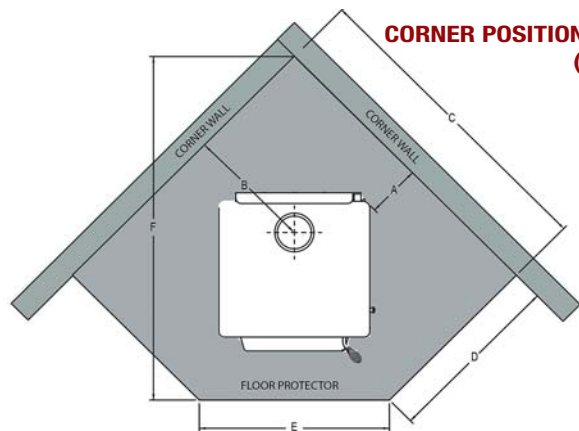

**CLEARANCES**

**PARALLEL POSITIONING**

	DESCRIPTION	Default Flue Kit		Default Flue Kit with Flue Shield (WS22 ONLY)
		WS18	WS22	
A	Min. clearance from back of unit to rear wall	175	300	100
B	Min. clearance from centre of spigot to rear wall	345	468	268
C	Min. distance from front of base to floor protector front	300	300	300
D	Min. floor protector front width	800	800	800
E	Min. distance from rear wall to front of floor protector	1055	1291	1091
F	Min. distance from unit side to side wall	300	400	400
G	Min. clearance from centre of spigot to side wall	618	730	730

**CORNER POSITIONING (45°)**

	DESCRIPTION	Default Flue Kit	
		WS18	WS22 with Flue Shield
A	Min. clearance from firebox corner to walls	155	75
B	Min. distance from centre of spigot to corner walls	470	393
C	Min. distance from corner wall to floor protector front	1219	1217
D	Min. floor protector projection from corner wall	730	731
E	Min. floor protector front width	692	688
F	Min. overall floor protector depth	1379	1377