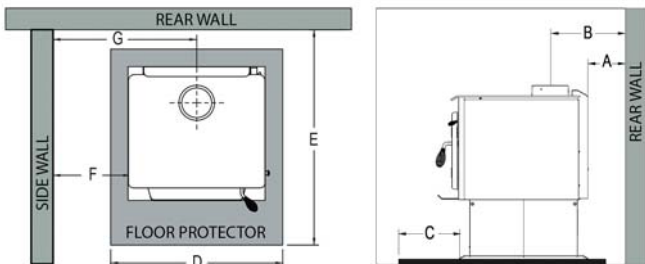

**CLEARANCES**

**PARALLEL POSITIONING**

	DESCRIPTION	Default Flue Kit		Default Flue Kit with Flue Shield (WS22 ONLY)
		WS18	WS22	
A	Min. clearance from back of unit to rear wall	175	300	100
B	Min. clearance from centre of spigot to rear wall	345	468	268
C	Min. distance from front of base to floor protector front	300	300	300
D	Min. floor protector front width	800	800	800
E	Min. distance from rear wall to front of floor protector	1055	1291	1091
F	Min. distance from unit side to side wall	300	400	400
G	Min. clearance from centre of spigot to side wall	618	730	730

**CORNER POSITIONING (45°)**

	DESCRIPTION	Default Flue Kit	
		WS18	WS22 with Flue Shield
A	Min. clearance from firebox corner to walls	155	75
B	Min. distance from centre of spigot to corner walls	470	393
C	Min. distance from corner wall to floor protector front	1219	1217
D	Min. floor protector projection from corner wall	730	731
E	Min. floor protector front width	692	688
F	Min. overall floor protector depth	1379	1377