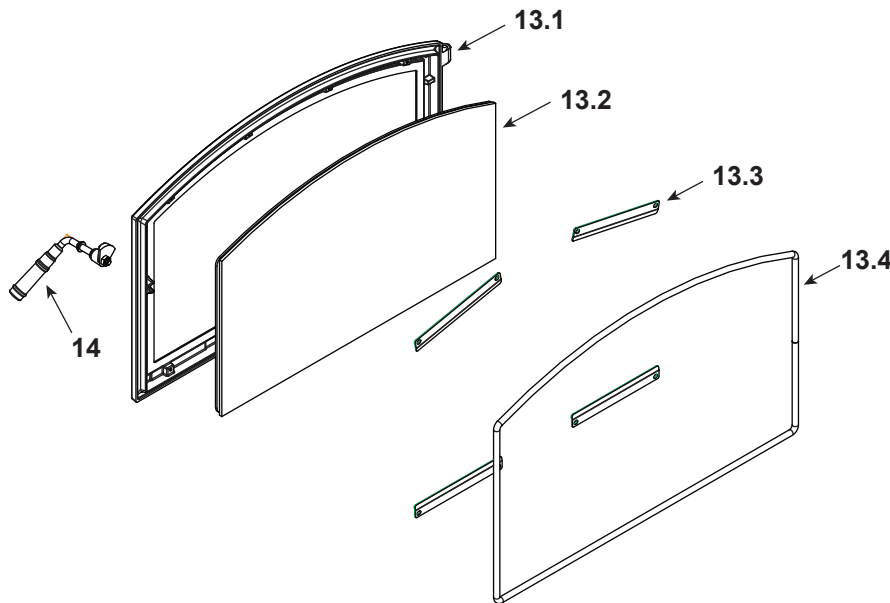

Stocked at Depot

ITEM	DESCRIPTION	COMMENTS	PART NUMBER	
12	Andiron	2 Sets	SRV7061-020	
	Screw Fh Tx 1/4-20 x 1		7000-622/10	Y

#13 Door Assembly

#14 Door Handle Assembly

13	Door Assembly		SRV7095-053	
13.1	Door		SRV7095-205	
13.2	Glass Assembly		SRV7095-054	
13.3	Glass Retainers	Qty 4 req	SRV7063-166	
	Screw, Pan Head Phillips, 8-32 x 3/8	Pkg of 40	225-0500/40	Y
13.4	Door Gasket, 3/8	15 Ft	1-00-1203589	Y
14	Door Handle Assembly		SRV7063-014	Y
14.1	Fiber Handle		SRV7060-212	Y
14.2	Door Handle		SRV7063-137	
14.3	Key, cam Latch, 5/8		SRV430-1151	
14.4	Washer, Sae 3/8 (3 ea)	Pkg of 3	832-0990	Y
14.5	Cam Latch, Door		SRV430-1141	
14.6	Nut, Side Lock Jam	Pkg of 24	226-0100/24	Y
15	Front		SRV7095-201	
	Wire Jacket Rope, 1/2	10 Ft	7000-811/10	