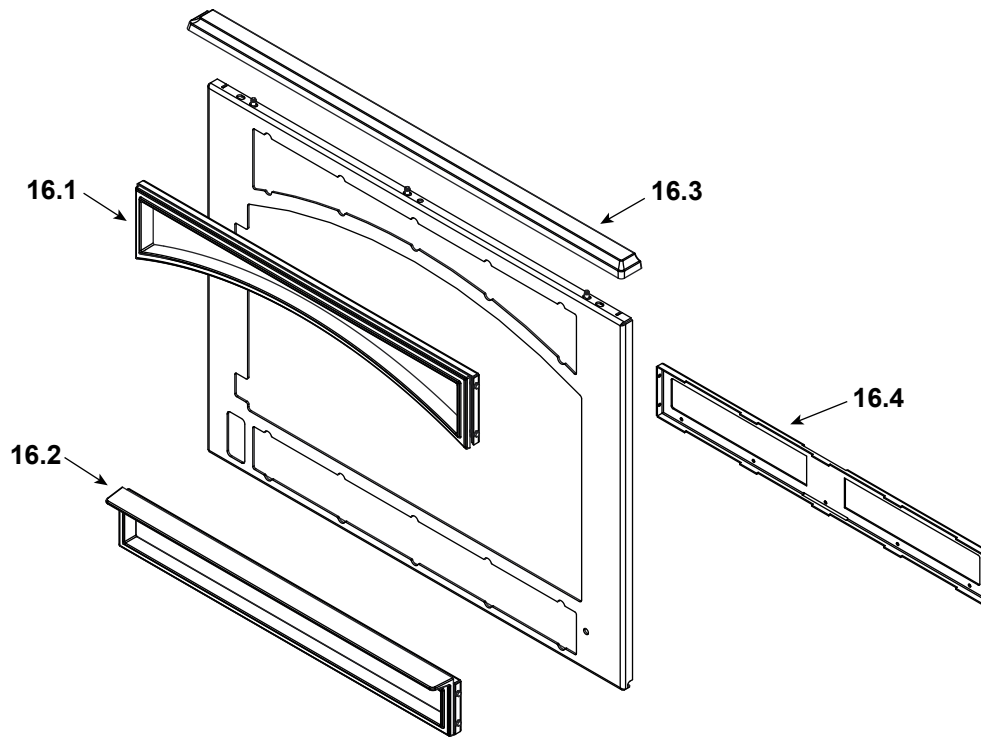

**Stocked
at Depot**

ITEM	DESCRIPTION	COMMENTS	PART NUMBER
------	-------------	----------	-------------

#16 Fascia Assembly

16	Fascia Assembly		SRV7095-057	
16.1	Front Trim, Upper (w/Screen)		SRV7095-209	
	Screw, Pan Head phillips 8-32 x 3/8	Pkg of 40	225-0500/40	Y
16.2	Front Trim, Lower (w/Screen)		SRV7095-211	
	Screw, Pan Head phillips 8-32 x 3/8	Pkg of 40	225-0500/40	Y
16.3	Fascia Top		SRV7095-207	
	Button Head 1/4-20 X .5	Pkg of 20	32328/20	Y
16.4	Trim Mount Bottom		SRV7095-222	
17	Blower Replacement		SRV7000-629	Y