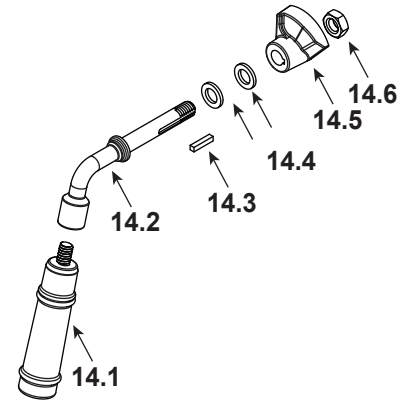

Stocked at Depot

ITEM	DESCRIPTION	COMMENTS	PART NUMBER	
12	Andiron	2 Sets	SRV7061-020	
	Screw Fh Tx 1/4-20 x 1		7000-622/10	Y

#13 Door Assembly

#14 Door Handle Assembly

13	Door Assembly		SRV7095-053	
13.1	Door		SRV7095-205	
13.2	Glass Assembly		SRV7095-054	
13.3	Glass Retainers	Qty 4 req	SRV7063-166	
	Screw, Pan Head Phillips, 8-32 x 3/8	Pkg of 40	225-0500/40	Y
13.4	Door Gasket, 3/8	15 Ft	1-00-1203589	Y
14	Door Handle Assembly		SRV7063-014	Y
14.1	Fiber Handle		SRV7060-212	Y
14.2	Door Handle		SRV7063-137	
14.3	Key, cam Latch, 5/8		SRV430-1151	
14.4	Washer, Sae 3/8 (3 ea)	Pkg of 3	832-0990	Y
14.5	Cam Latch, Door		SRV430-1141	
14.6	Nut, Side Lock Jam	Pkg of 24	226-0100/24	Y
15	Front		SRV7095-201	
	Wire Jacket Rope, 1/2	10 Ft	7000-811/10	

**Stocked
at Depot**

ITEM	DESCRIPTION	COMMENTS	PART NUMBER
------	-------------	----------	-------------

#16 Fascia Assembly

16	Fascia Assembly		SRV7095-057	
16.1	Front Trim, Upper (w/Screen)		SRV7095-209	
	Screw, Pan Head phillips 8-32 x 3/8	Pkg of 40	225-0500/40	Y
16.2	Front Trim, Lower (w/Screen)		SRV7095-211	
	Screw, Pan Head phillips 8-32 x 3/8	Pkg of 40	225-0500/40	Y
16.3	Fascia Top		SRV7095-207	
	Button Head 1/4-20 X .5	Pkg of 20	32328/20	Y
16.4	Trim Mount Bottom		SRV7095-222	
17	Blower Replacement		SRV7000-629	Y