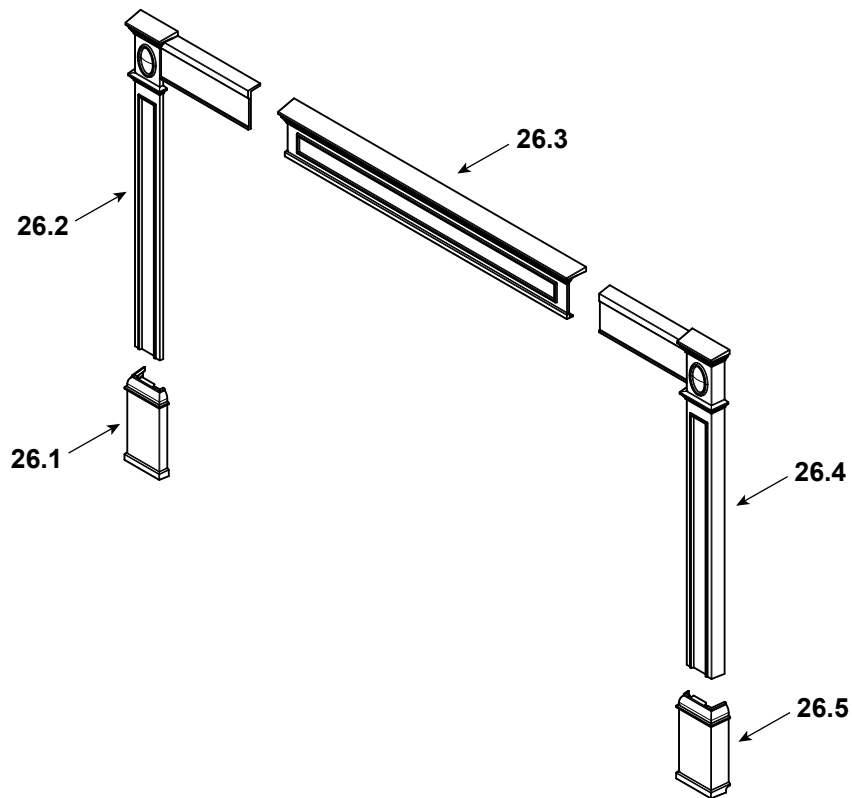

IMPORTANT: THIS IS DATED INFORMATION. Parts must be ordered from a dealer or distributor. **Hearth and Home Technologies does not sell directly to consumers.** Provide model number and serial number when requesting service parts from your dealer or distributor.

Stocked at Depot

ITEM	DESCRIPTION	COMMENTS	PART NUMBER	
24	Combustion Cover		SRV7095-134	
	Hurricane Screw	Pkg of 40	SRV2005-861/40	Y
25	Convection Side Panel		SRV7095-166	
	Component Pack		SRV7095-070	
	Surround 43 x 31		SP2-4331	
	Surround Trim Assembly 43 x 31		TRIMKIT-4331-NL	
	Surround 51 x 34		SP2-5134	
	Surround Trim Assembly 51 x 34		TRIMKIT-5134-NL	
	Surround Cast Trim 43 x 31		CT2-4331	
	Surround Cast Trim 51 x 34		CT2-5134	

#26 Cast Trim

26	Trim Cast, Full Set		811-0930	
26.1	Footer, Left		414-7090MBK	
26.2	Trim Leg, Left		414-7120MBK	
26.3	Header		414-7110MBK	
26.4	Trim Leg, Right		414-7130MBK	
26.5	Footer, Right		414-7100MBK	
	15 Degree Adapter		DV-6DLR-E15ADSS	

Additional service part numbers appear on following page.