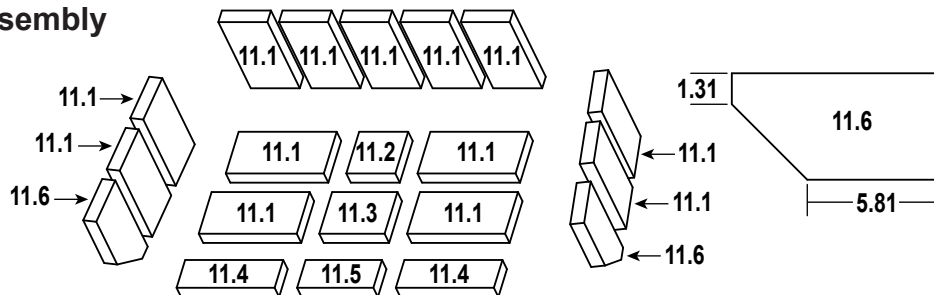

#11 Brick Assembly

11	Brick Assembly		SRV7095-022	Y
11.1	Brick, Uncut	Qty. 13 Req	832-0550	Y
11.2	Brick, 4.5" X 4.5" X 1.25"	Qty. 1 Req	SRV7128-001	
11.3	Brick, 5.75" X 4.5" X 1.25"	Qty. 1 Req	SRV7128-039	
11.4	Brick, 9" X 3" X 1.25"	Qty. 2 Req	SRV7128-003	
11.5	Brick, 7" X 3" X 1.25"	Qty. 1 Req	SRV7128-004	
11.6	Brick, 9" X 4.5" X 1.25" W/Angle	Qty. 2 Req	SRV7128-600	
	Brick, Uncut	Pkg of 6	832-3040	

Additional service part numbers appear on following page.